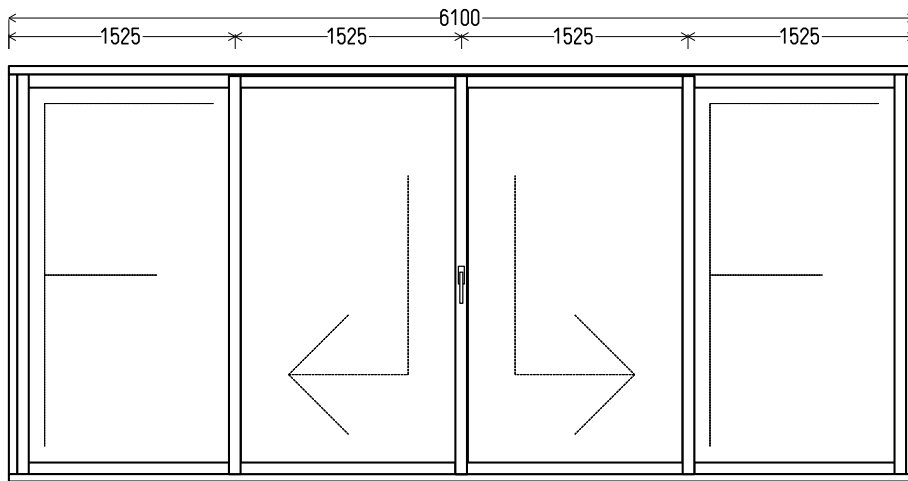

WINDOWS LATVIA

Casa na Comporta
Offer No: 60415-01K

OFFER

VE07

1. Type: Sliding door
HS 68
2. Wood: Fingered pine
3. Painting: inside -
White paint TEKNOS
RAL 9010 , outside -
Color paint TEKNOS
RAL
4. Glass:
6CF-14Arg-4LowE (2
pane LowE glass unit,
Ug=1.2)
5. Locking: Siegenia
HS-Portal EcoPass